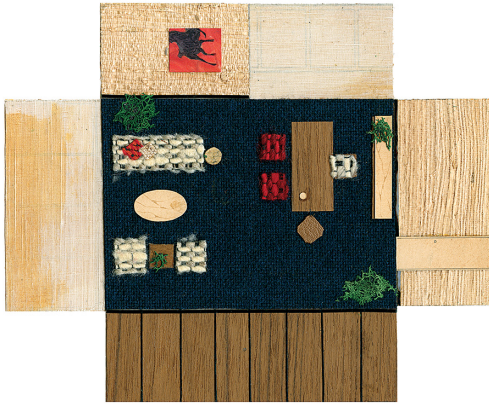

The sofa, settee, and lounge chair come in two versions: standard and relaxed. The standard version has welting and an attached back cushion. The relaxed seat and back cushions are removable and covered with an added layer of fiberfill to enhance comfort. The collection is available with fabric or leather upholstery.

*Florence Knoll Relaxed Lounge Chair (right),
Florence Knoll Sofa and Lounge Chairs (below)*

Florence Knoll

Considered a seminal leader of 20th-century design, Florence Knoll grew up among designers. She studied with Eiel Saarinen and Mies van der Rohe, and gained her earliest professional experience with Marcel Breuer and Bauhaus founder Walter Gropius. In partnership with her husband, Hans, she championed the Bauhaus approach to furniture design at Knoll: offer objects that reflect design,

*Paste-up for Cowles Publications (top),
Florence Knoll (below, right), Florence
Knoll Two Seat Bench (below, left)*

KnollStudio®

Florence Knoll Lounge Collection

Lounge Chair

32¼"W x 32¼"D x 31¼"H (standard)
32¼"W x 32¼"D x 31¼"H (relaxed)

Settee

62½"W x 32¼"D x 31¼"H (standard)
63"W x 35"D x 31¼"H (relaxed)

Sofa

90½"W x 32¼"D x 31¼"H (standard)
91"W x 35"D x 31¼"H (relaxed)

Two Seat Bench

36¼"W x 19½"D x 16¾"H

Three Seat Bench

60¼"W x 19½"D x 16¾"H